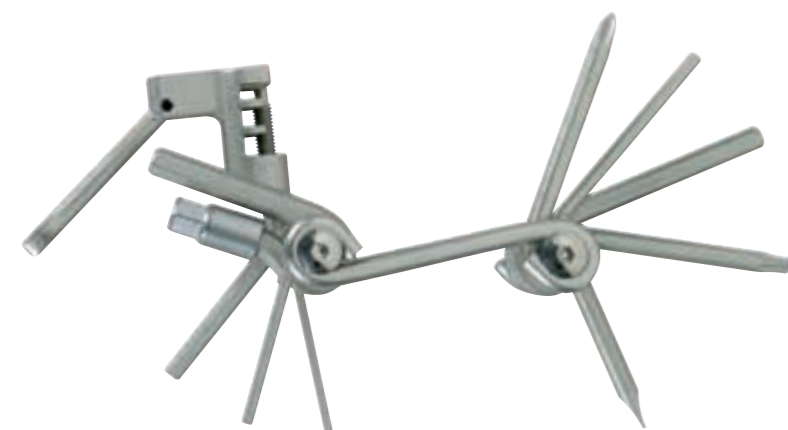

MAT/00011 € 14,59

OCTOPUS 11 box 20 pz.

199 gr.

Multiattezzo tascabile in acciaio dotato di:
7 brugole (2 - 2,5 - 3 - 4 - 5 - 6 - 8)
1 cacciavite normale
1 cacciavite a stella
1 cacciavite per freni a disco
1 smagliacatene

Pocket steel multitool with:
7 Allen wrenches (2 - 2.5 - 3 - 4 - 5 - 6 - 8)
1 flat head screwdriver
1 cross head screwdriver
1 disk brake screwdriver
1 chain extractor