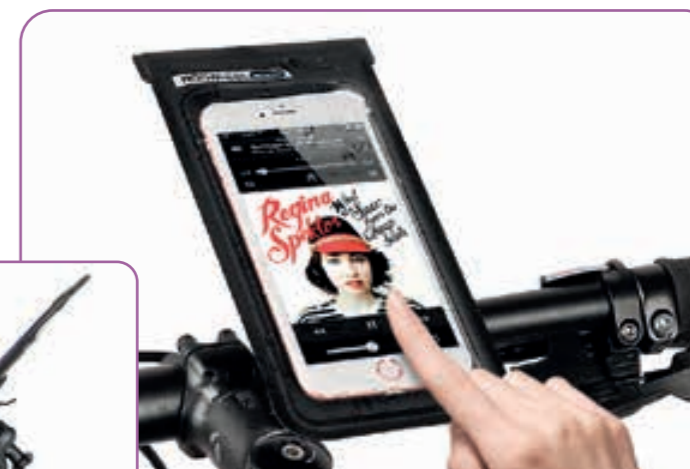

BAG/111362 € 12

MOBILE BAG box 10 pz.

69 gr.

20x10x1 cm.

Porta cellulare con attacco ruotabile 90° quindi adatto anche a attacco manubrio.

Compatibile anche con tubi oversize.

di diametro massimo 36 mm.

Impermeabile 100%.

Fronte trasparente in materiale TOUCH SCREEN.

Mobile phone holder with 90° rotatable bracket, also suitable for stem.

Compatible with oversize pipes too,

with a maximum diameter of 36 mm.

Waterproof 100%.

TOUCH SCREEN transparent front cover.