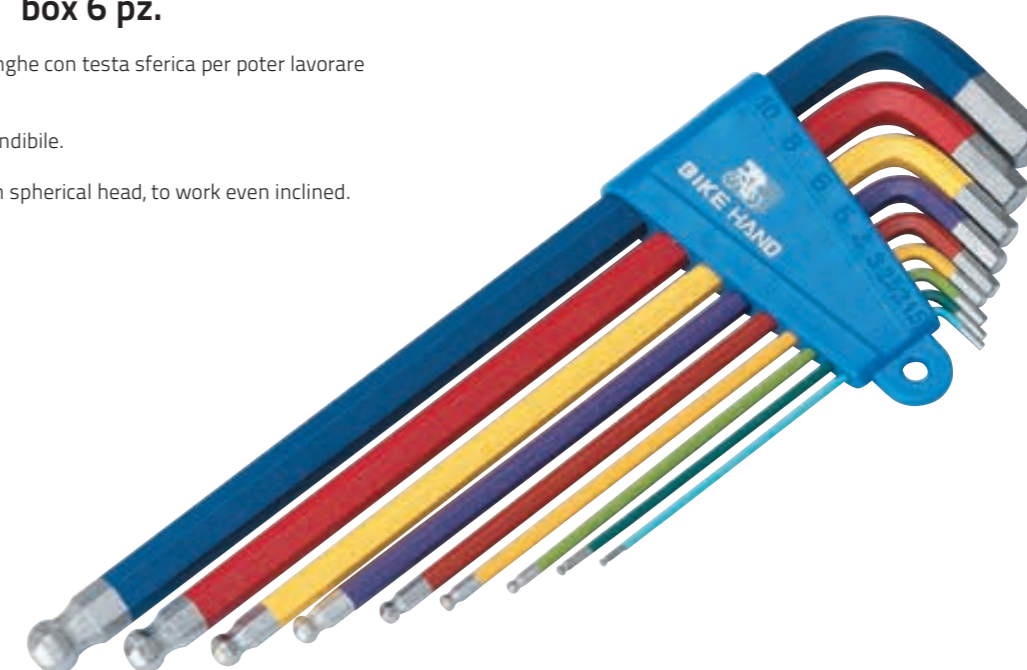

Sizes: 1.5,2,2.5,3,4,5,6,8,10.

Placed in practical hanging rack.

TOL/633 € 11,¹⁵

TORX WRENCH SET box 6 pz.

Set 9 chiavi Torx lunghe.

Misure: T10,15,20,25,27,30,40,45,50.

Inserite in pratico porta chiavi appendibile.